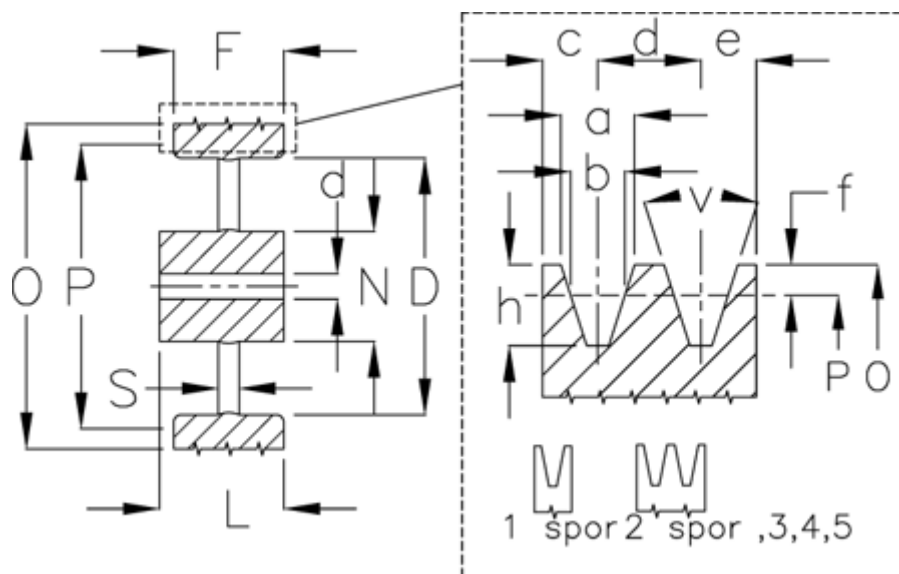

Article number: 60410130001

Description: V-belt pulley, no bore B 300/1

## Measures

D	= 258	S	= 15
d	= 20	Type	= B
F	= 25.0		
L	= 50		
N	= 76		
Number of ribs	= 1		
O	= 307.0		
P	= 300		